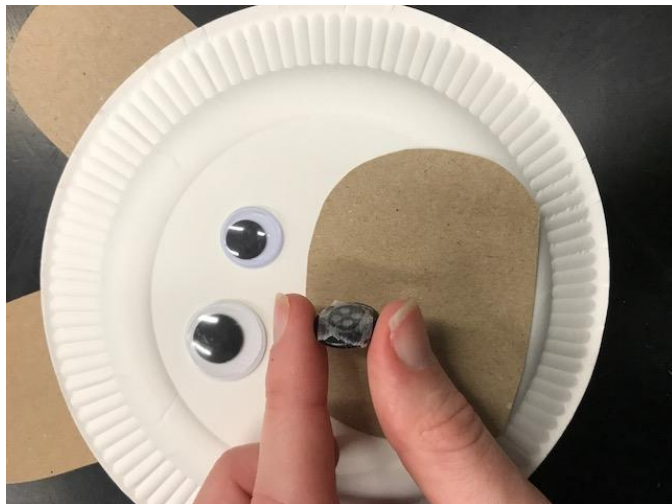

BEARS!

Paper Plate Bear

You will need:

- A paper plate
- Two brown paper 'ears'
- A brown paper 'muzzle'
- Two googly eyes
- A button
- Tape
- A crayon

1. Stick the ears to the back of the plate, and the muzzle to the front.

2. Stick on the googly eyes.

3. Stick on the button for a nose.

4. Draw on a smile!

BEARS!

And there is your paper plate bear!

Maybe experiment with different colours and expressions 😊