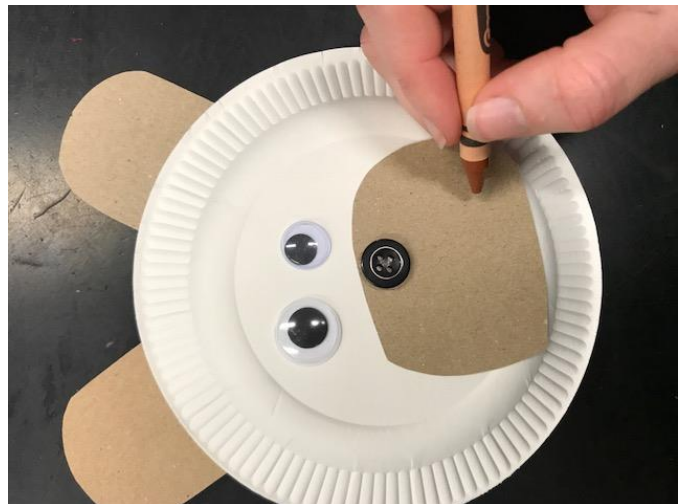

BEARS!

Paper Plate Bear

You will need:

- A paper plate
- Two brown paper 'ears'
- A brown paper 'muzzle'
- Two googly eyes
- A button
- Tape
- A crayon

1. Stick the ears to the back of the plate, and the muzzle to the front.

2. Stick on the googly eyes.

3. Stick on the button for a nose.

4. Draw on a smile!

BEARS!

And there is your paper plate bear!

Maybe experiment with different colours and expressions 😊