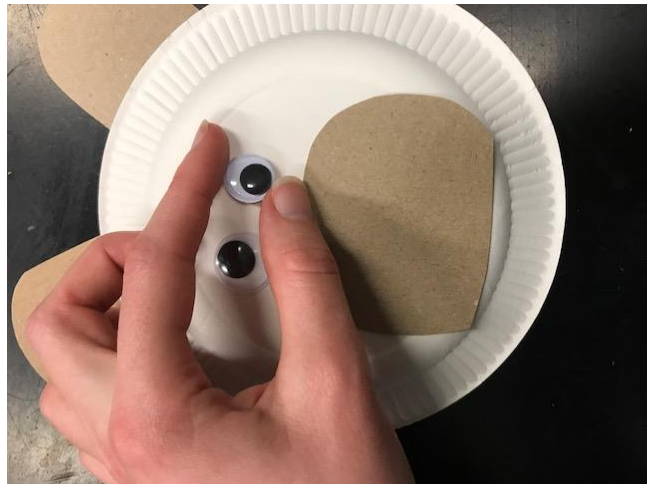

BEARS!

Paper Plate Bear

You will need:

- A paper plate
- Two brown paper 'ears'
- A brown paper 'muzzle'
- Two googly eyes
- A button
- Tape
- A crayon

1. Stick the ears to the back of the plate, and the muzzle to the front.

2. Stick on the googly eyes.

3. Stick on the button for a nose.

4. Draw on a smile!

BEARS!

And there is your paper plate bear!

Maybe experiment with different colours and expressions 😊